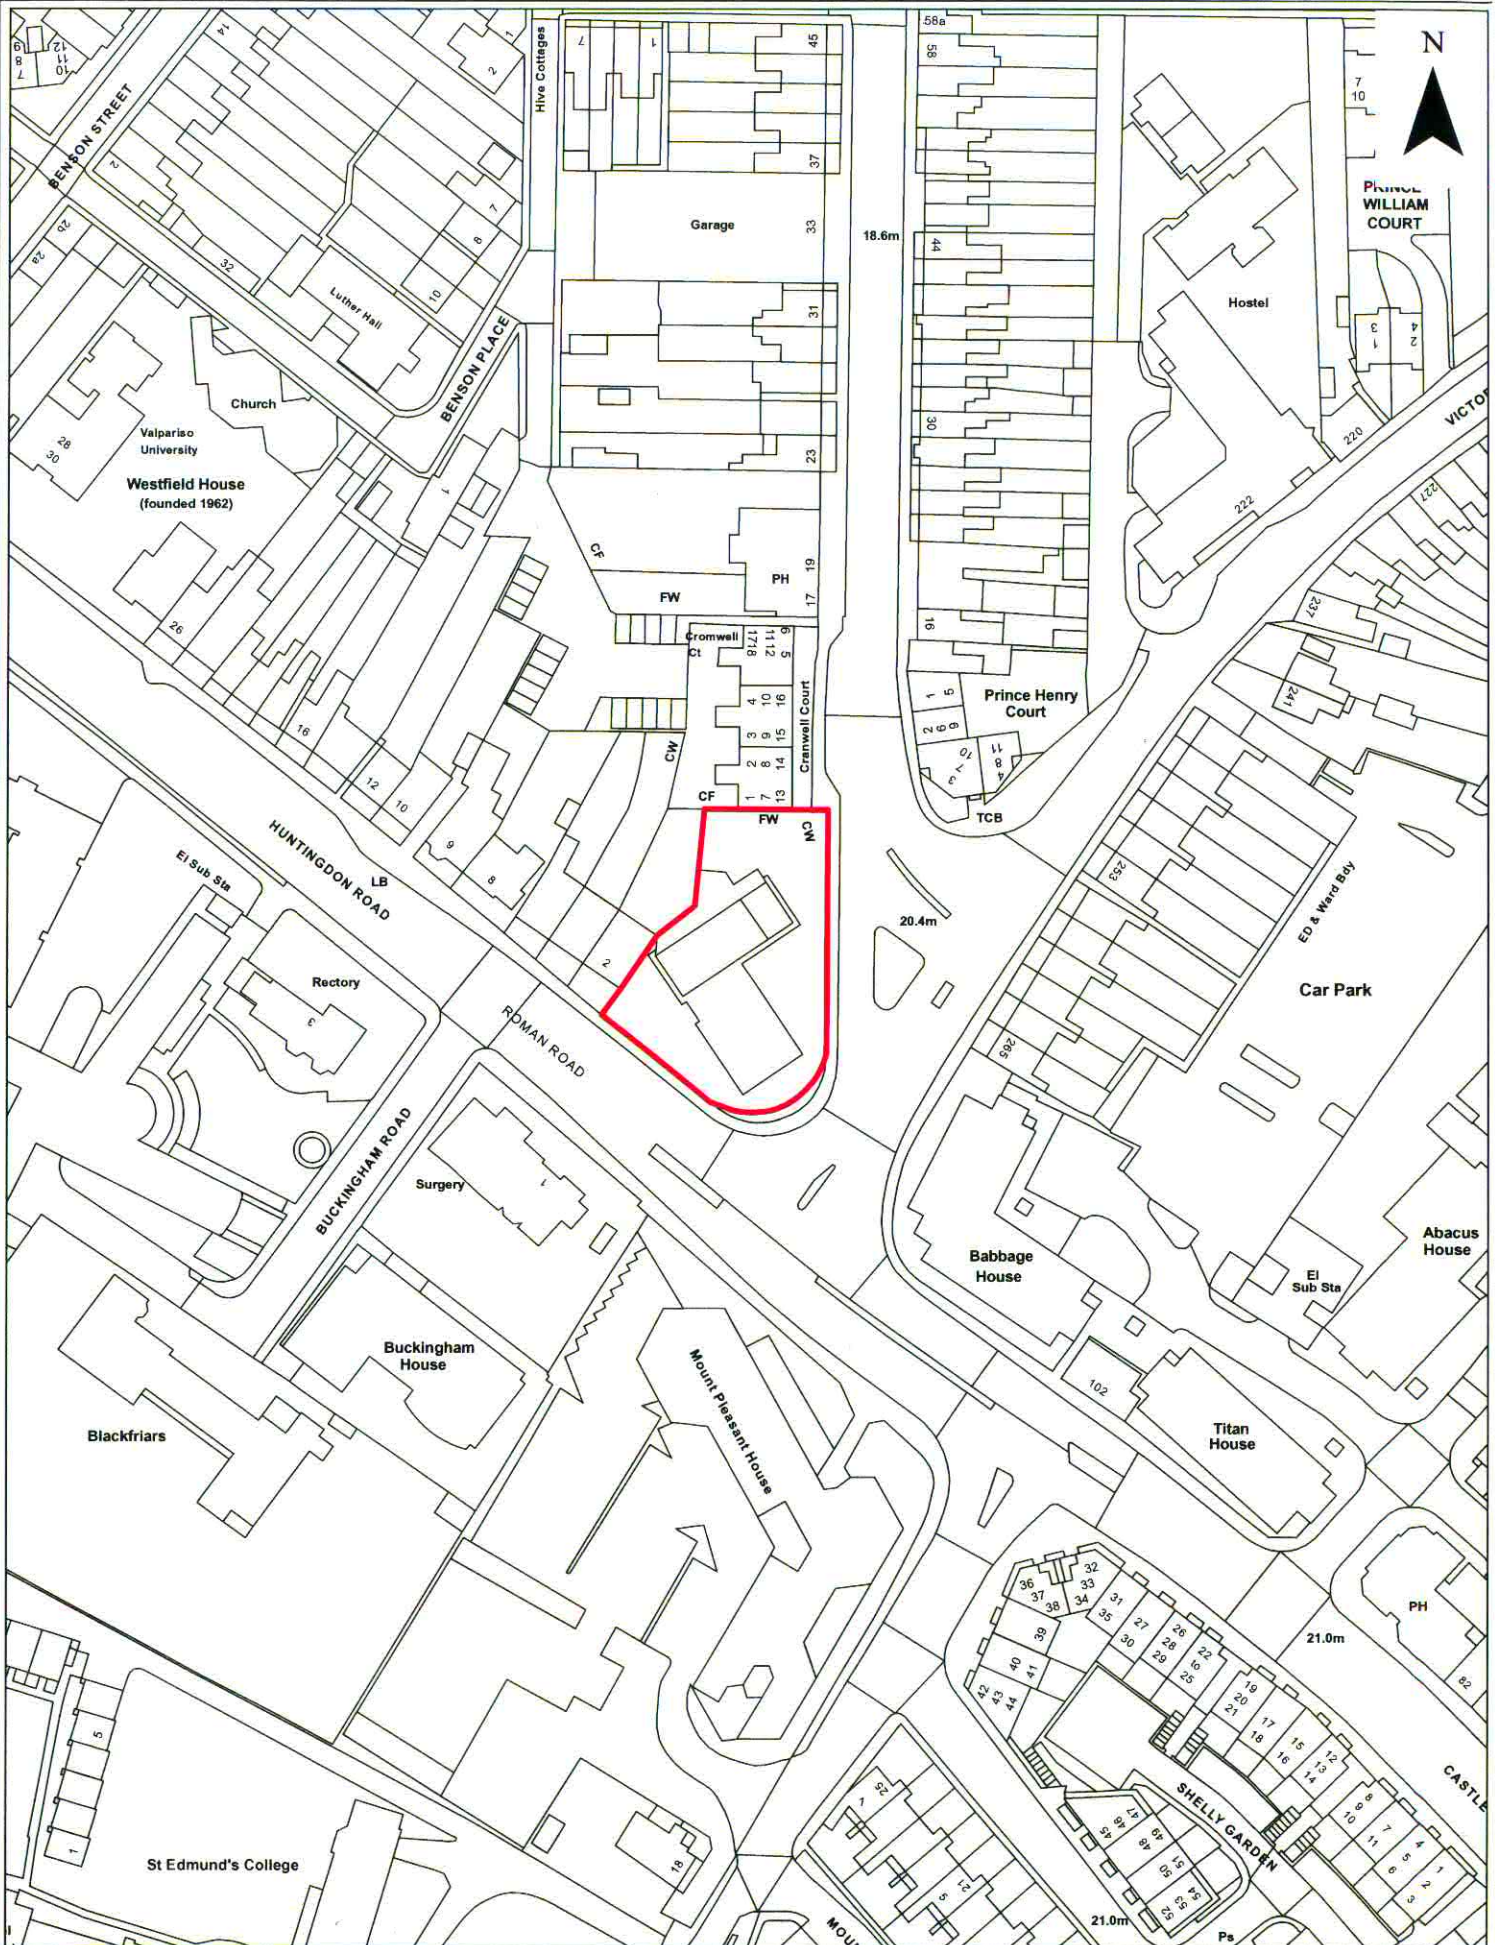

Former Texaco Garage Site Junction of Huntingdon Rd and Victoria Road

(c) Crown copyright and database right 2011. Ordnance Survey Licence No. 100019730.

Date:	21st June 2011
Produced by:	Timothy Cliff
Section/Department:	Information Services, Environment Dept
Scale:	1:500

Former Texaco Garage Site Junction of Huntingdon Rd and Victoria Road

(c) Crown copyright and database right 2011. Ordnance Survey Licence No. 100019730.

Date:	21st June 2011
Produced by:	Timothy Cliff
Section/Department:	Information Services, Environment Dept
Scale:	1:1,250